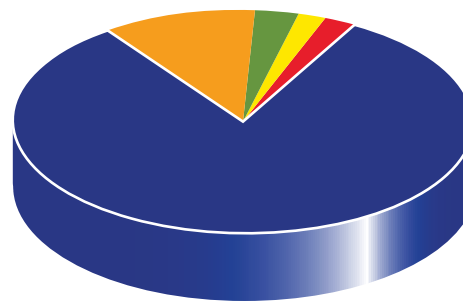

Expenses \$2,799,556

- Direct Services to Children & Youth
78% or \$2,180,916
 - Administration Including Amortization
13% or \$342,739
 - Recruitment of Volunteers & Recognition
3% or \$94,161
 - Governance / Education / Evaluation
3% or \$82,559
 - Fund Development
3% or \$86,088
-
- Total: \$2,756,463